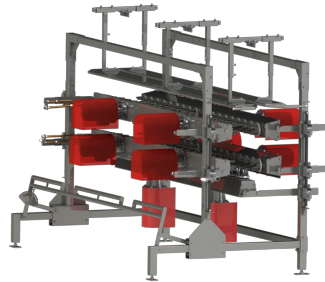

# DISCOMATIC PLUCKER SP5

## DESCRIPTION

The automatic plucker Discomatic SP is composed of single and independent banks, so it is possible to adjust them according to any size of poultry. The plucker is manufactured in different length model according to the speed of the line. The machine is made of stainless steel.

## TECHNICAL DATA SP 55/ 65 / 80

Model	SP55	SP65	SP80	
Length	2.500	2.700	3.250	mm
Width	1.800	1.800	1.800	mm
Disks on each bank	11	13	16	N
Water	800	1.000	1.200	l/h (45° C)
Total motors	5	5	10	N
Total power	11,25	11,25	15	kw
Net weight	800	835	1.190	kg
Shipping volume	3,8	4	4,5	m <sup>3</sup>

## TECHNICAL DATA SP 90 / 110

<b>Model</b>	<b>SP90 SP110</b>		
Lenght	3.650	4.200	mm
Width	1.800	1.800	mm
Disks on each bank	18	22	N
Water	1.200	1.400	l/h (45° C)
Total motors	10	10	N
Total power	15	22,5	kw
Net weight	1.225	1.330	kg
Shipping volume	4,9	5,4	m <sup>3</sup>