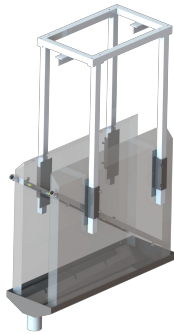

EVISCERATION

BIRD SPRAY WASHER

DESCRIPTION

The bird spray washer washes the bird outside by means of spraying nozzles. The frame is made of stainless steel.

TECHNICAL DATA

Capacity	6.000 B/h
Lenght	750 mm
Width	1.150 mm
Height	1.800 mm
Water cons. at 3 bar	2 l/h
Total weight	70 kg
Shipping volume	0,6 M ³