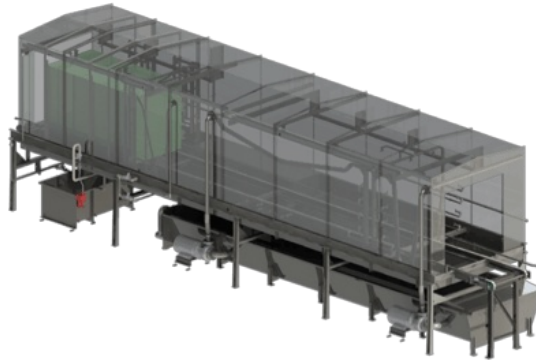

# DOUBLE CONTAINER WASHER

## DESCRIPTION

The automatic container washer is used to wash double containers or the stacked empty crates used to transport the live birds. At the first washing stage the water is recycled after being pass through a filter. then the crates are sprayed with clean disinfected water. The frame is made of hot dip galvanized steel or upon request in st.st. while teh filter is made of stainless steel.