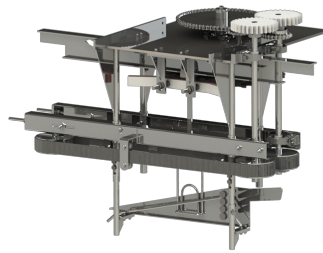

## DESCRIPTION

The automatic feed unloader is placed next to the leg cutter and removes from the shackles all the feet of the birds. The frame and guiding bars are in stainless steel.

## TECHNICAL DATA

<b>Lenght</b>	<b>1.300 mm</b>
Width	850 mm
Height	1.200 mm
Total weight	140 kg
Shipping volume	1,3 M <sup>3</sup>